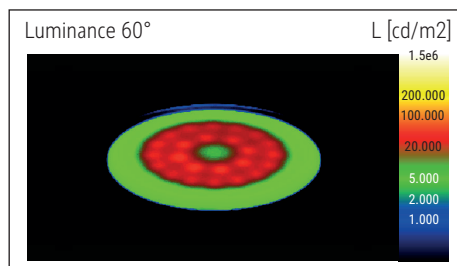

LED desk lamp MAULgrace colour vario, dim.

- **High-quality design desk lamp with double arm**
- **Flexible:** Stepless adjustment of the colour temperature, the illuminance can be adjusted via a 4 step dimmer depending on the time of the day and personal needs
- **Supporting biological effective lighting solutions:** Colour temperature adjustable, e.g. to increase concentration or efficiency
- **Exquisite:** Arms made of aluminium, brushed and anodised
- **Large illumination radius due to long double arm, shadow-free illumination from above**
- **Extremely economical:** Latest LED technology
- **Technical safety concept Made by MAUL**
- **Silver version (black to follow shortly):** GS-symbol for checked safety
- Modern design: Clear lines, reduced to the simple elegance
- Comfortable: Control buttons with touch function on the lamp head
- Convenient: Diffuser for reduction of shades
- Light source and operating device replaceable by an electrician
- Recyclable packaging

Illuminance of the : 1.400 lux illuminance at 35 cm distance
 Colour temperature per light source: 3.000 Kelvin (warm white) to 6.500 Kelvin (daylight white)
 Number of light sources: 1
 Energy efficiency class per light source: F (spectrum A to G)
 Weighted energy consumption per light source: 6 kWh/1000 h
 Service life L70B50 per light source: 20.000 h
 Useful luminous flux per light source: 618 Lumen
 Base: base
 Material: Head: Aluminium - Arm: anodised aluminium - Foot: metal - Base: weight inlay, desk protection pad
 Dimensions: Height: 46,6 cm - Head: Ø 11.6 cm - Arm: lower arm length 36,5 cm, upper arm length 36,5 cm - Base: Ø 20.5 cm
 Movement: Head: inclinable, rotatable - Arm: inclinable, rotatable
 Position of the switch: Lamp head