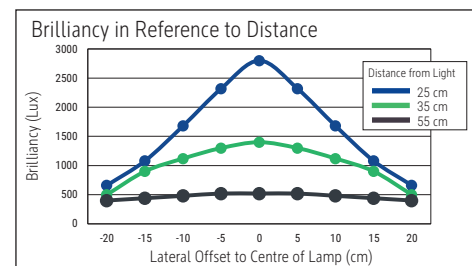

LED desk lamp MAULgrace colour vario, dim.

- **High-quality design desk lamp with double arm**
- **Flexible:** Stepless adjustment of the colour temperature, the illuminance can be adjusted via a 4 step dimmer depending on the time of the day and personal needs
- **Supporting biological effective lighting solutions:** Colour temperature adjustable, e.g. to increase concentration or efficiency
- **Exquisite:** Arms made of aluminium, brushed and anodised
- **Large illumination radius due to long double arm, shadow-free illumination from above**
- **Extremely economical:** Latest LED technology
- **Technical safety concept Made by MAUL**
- **Silver version (black to follow shortly):** GS-symbol for checked safety
- Modern design: Clear lines, reduced to the simple elegance
- Comfortable: Control buttons with touch function on the lamp head
- Convenient: Diffuser for reduction of shades
- Light source and operating device replaceable by an electrician
- Recyclable packaging

Illuminance of the : 1.400 lux illuminance at 35 cm distance
 Colour temperature per light source: 3.000 Kelvin (warm white) to 6.500 Kelvin (daylight white)
 Number of light sources: 1
 Energy efficiency class per light source: F (spectrum A to G)
 Weighted energy consumption per light source: 6 kWh/1000 h
 Service life L70B50 per light source: 20.000 h
 Useful luminous flux per light source: 618 Lumen
 Base: base
 Material: Head: Aluminium - Arm: anodised aluminium - Foot: metal - Base: weight inlay, desk protection pad
 Dimensions: Height: 46,6 cm - Head: Ø 11.6 cm - Arm: lower arm length 36,5 cm, upper arm length 36,5 cm - Base: Ø 20.5 cm
 Movement: Head: inclinable, rotatable - Arm: inclinable, rotatable
 Position of the switch: Lamp head