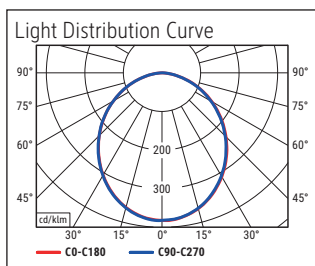

LED desk lamp MAULgrace colour vario, dim.

- **High-quality design desk lamp with double arm**
- **Flexible:** Stepless adjustment of the colour temperature, the illuminance can be adjusted via a 4 step dimmer depending on the time of the day and personal needs
- **Supporting biological effective lighting solutions:** Colour temperature adjustable, e.g. to increase concentration or efficiency
- **Exquisite:** Arms made of aluminium, brushed and anodised
- **Large illumination radius due to long double arm, shadow-free illumination from above**
- **Extremely economical:** Latest LED technology
- **Technical safety concept Made by MAUL**
- **Silver version (black to follow shortly):** GS-symbol for checked safety
- Modern design: Clear lines, reduced to the simple elegance
- Comfortable: Control buttons with touch function on the lamp head
- Convenient: Diffuser for reduction of shades
- Light source and operating device replaceable by an electrician
- Recyclable packaging