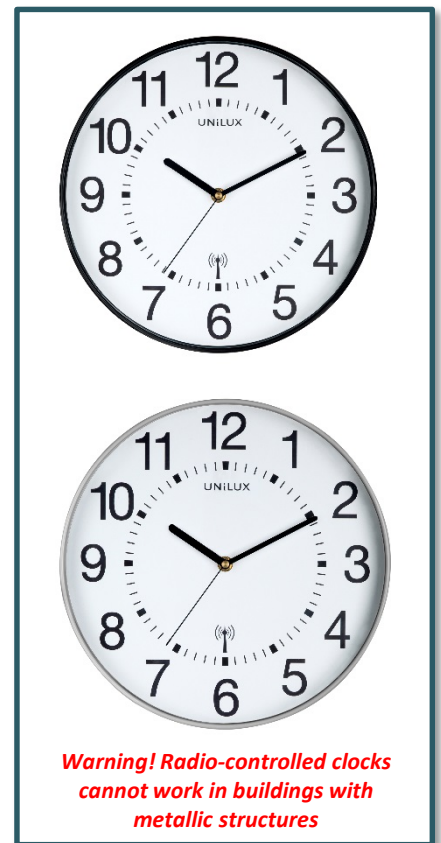

MAXI WAVE

« MAXI WAVE: clock special for team spaces and management. »

SMART CLOCK

Radio-controlled technology

Approximative clocks are over now : With MAXI, time is automatically and steadily updated through radio signals from the atomic clock of Mainflingen.
High accuracy: maximum discrepancy of 1 second over 1 million years.

LARGE CLOCK 37,5 cm

Easy to read

With its large diameter, MAXI can be read from far away: It's the ideal clock for large spaces.
Available in 2 colors: black and metal grey

Readable from up to 150 metres!

TECHNICAL FEATURES

Materials

Outline: plastic

Cover: glass

1 AA 1,5V (supplied)

Average consumption: 0,22 mA

Warning! Radio-controlled clocks cannot work in buildings with metallic structures

SAP no.	Colour	Dimensions	Battery fitted	Second hand	Radio-controlled	Readability	Warranty	Net weight	EAN Code
400094565	Met grey	Ø 37,5 cm	1 x AA 1,5 V	Yes	Yes	150 m	2 years	0,65 kg	3595560024940
400094564	Black	Ø 37,5 cm	1 x AA 1,5 V	Yes	Yes	150 m	2 years	0,65 kg	3595560024919